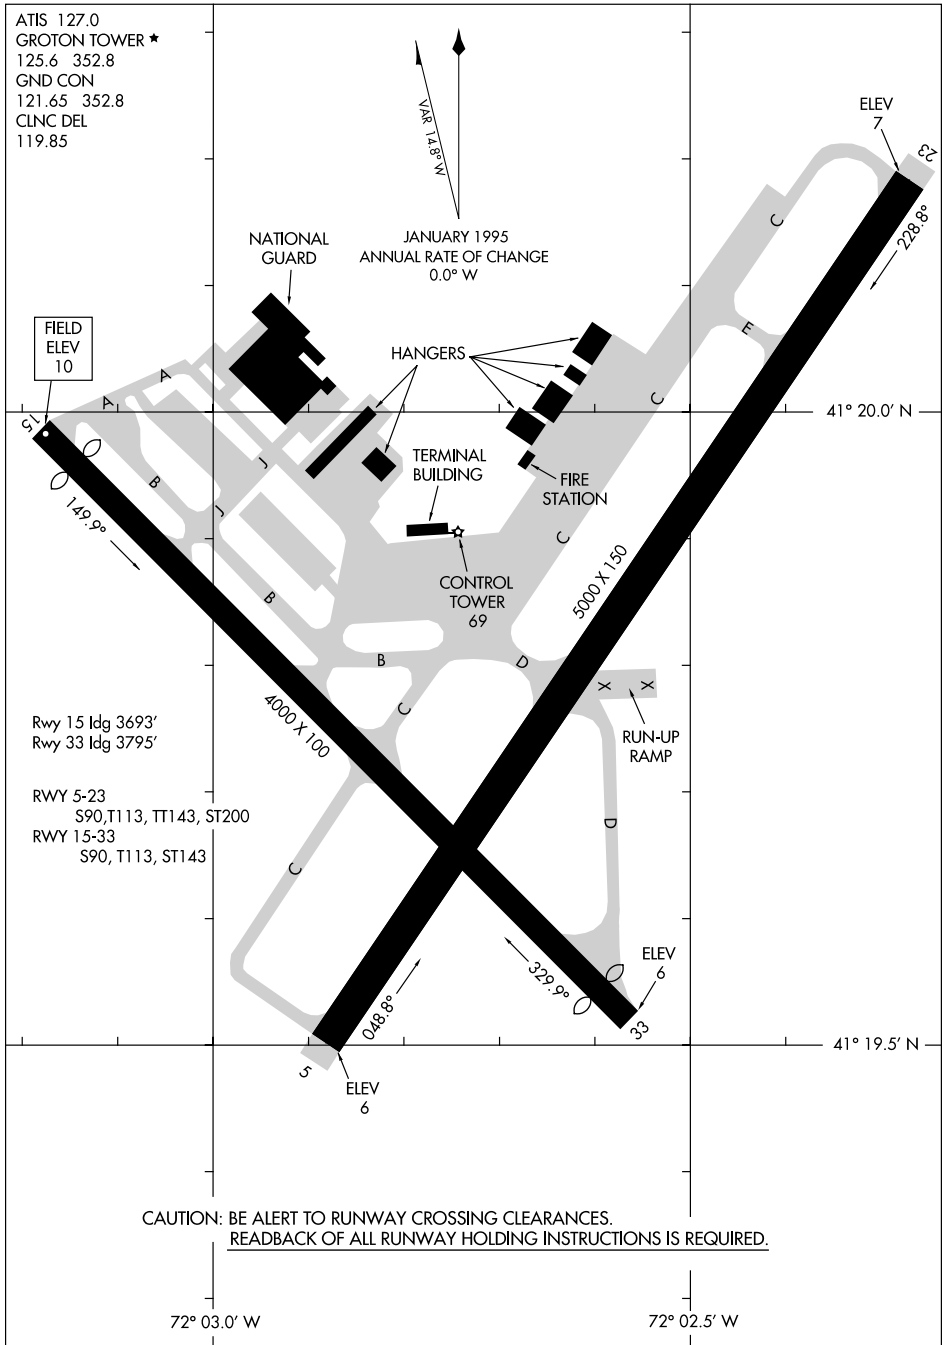

AIRPORT DIAGRAM

GROTON-NEW LONDON (GON)
GROTON (NEW LONDON), CONNECTICUT

AL-5049 (FAA)

AIRPORT DIAGRAM

GROTON (NEW LONDON), CONNECTICUT
GROTON-NEW LONDON (GON)